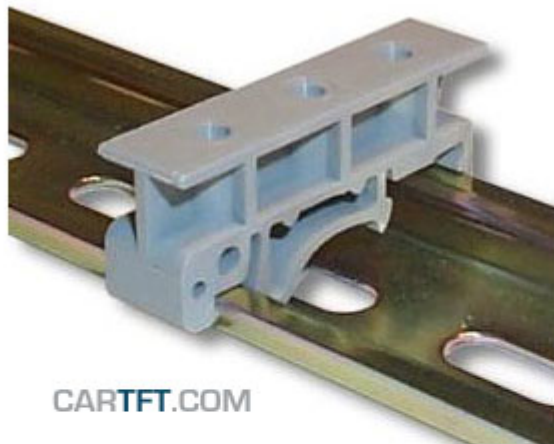

9.95 EUR
incl. 19% VAT, plus [shipping](#)

Din Rail mounting kit for M350

These sturdy DIN rail mounting brackets come in handy for a wide variety of projects where DIN rail is used for mounting the M350 on a DIN Rail.

Comes in set of two pieces.